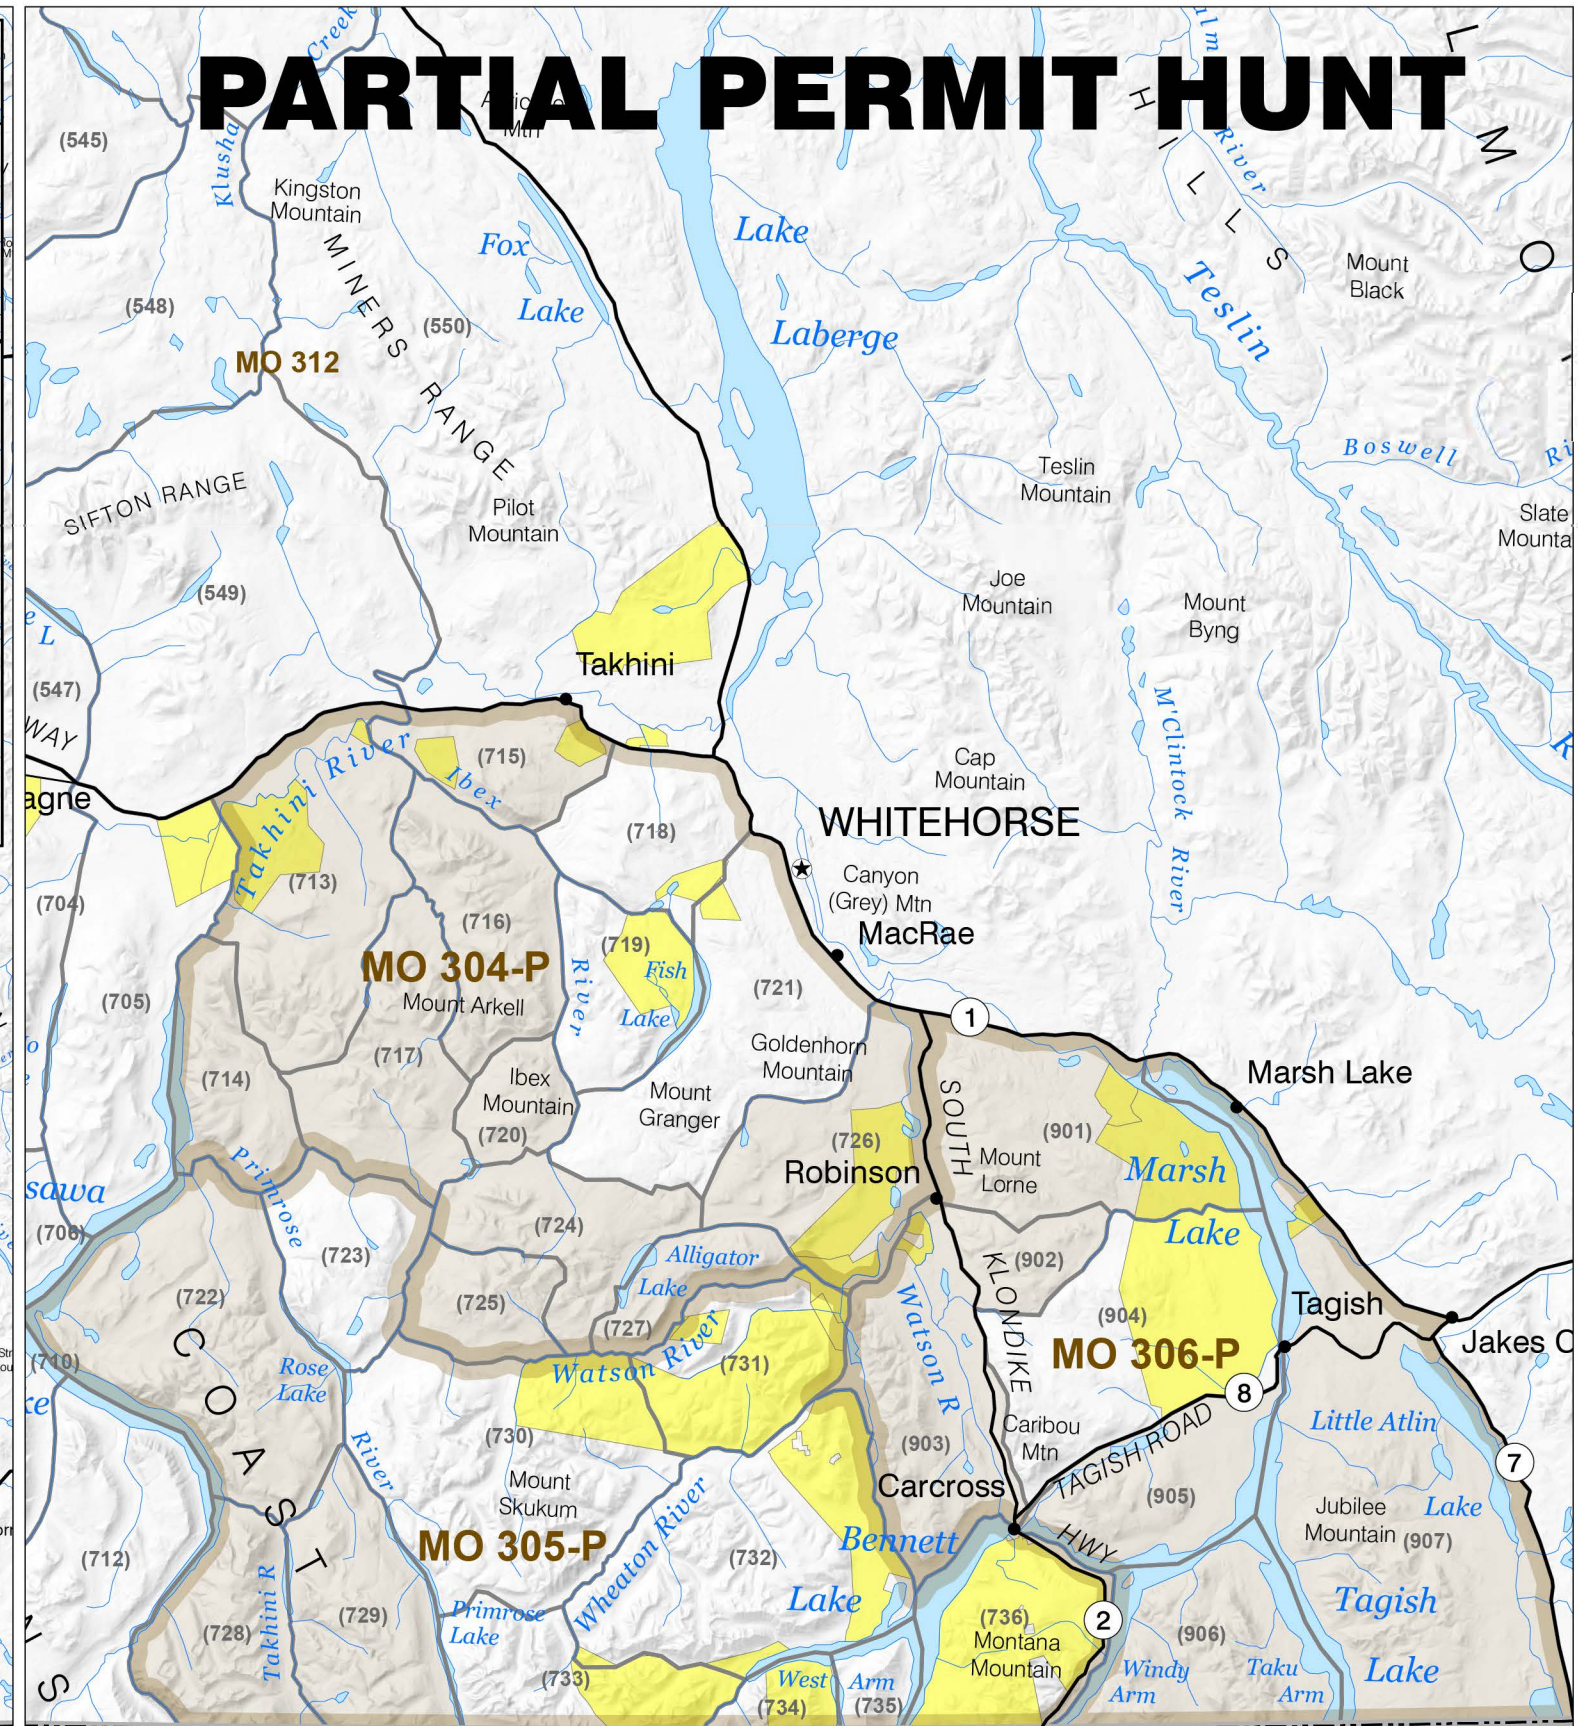

PERMIT HUNT

PARTIAL PERMIT HUNT

MOOSE 2026 PERMIT HUNT AUTHORIZATION

- Boundaries Intersecting Permit Area**
- Game Management Area
 - Settlement Lands - written permission required
 - Protected from hunting
 - Capital
 - Community
 - Primary road
 - Secondary road
 - Hunt Code