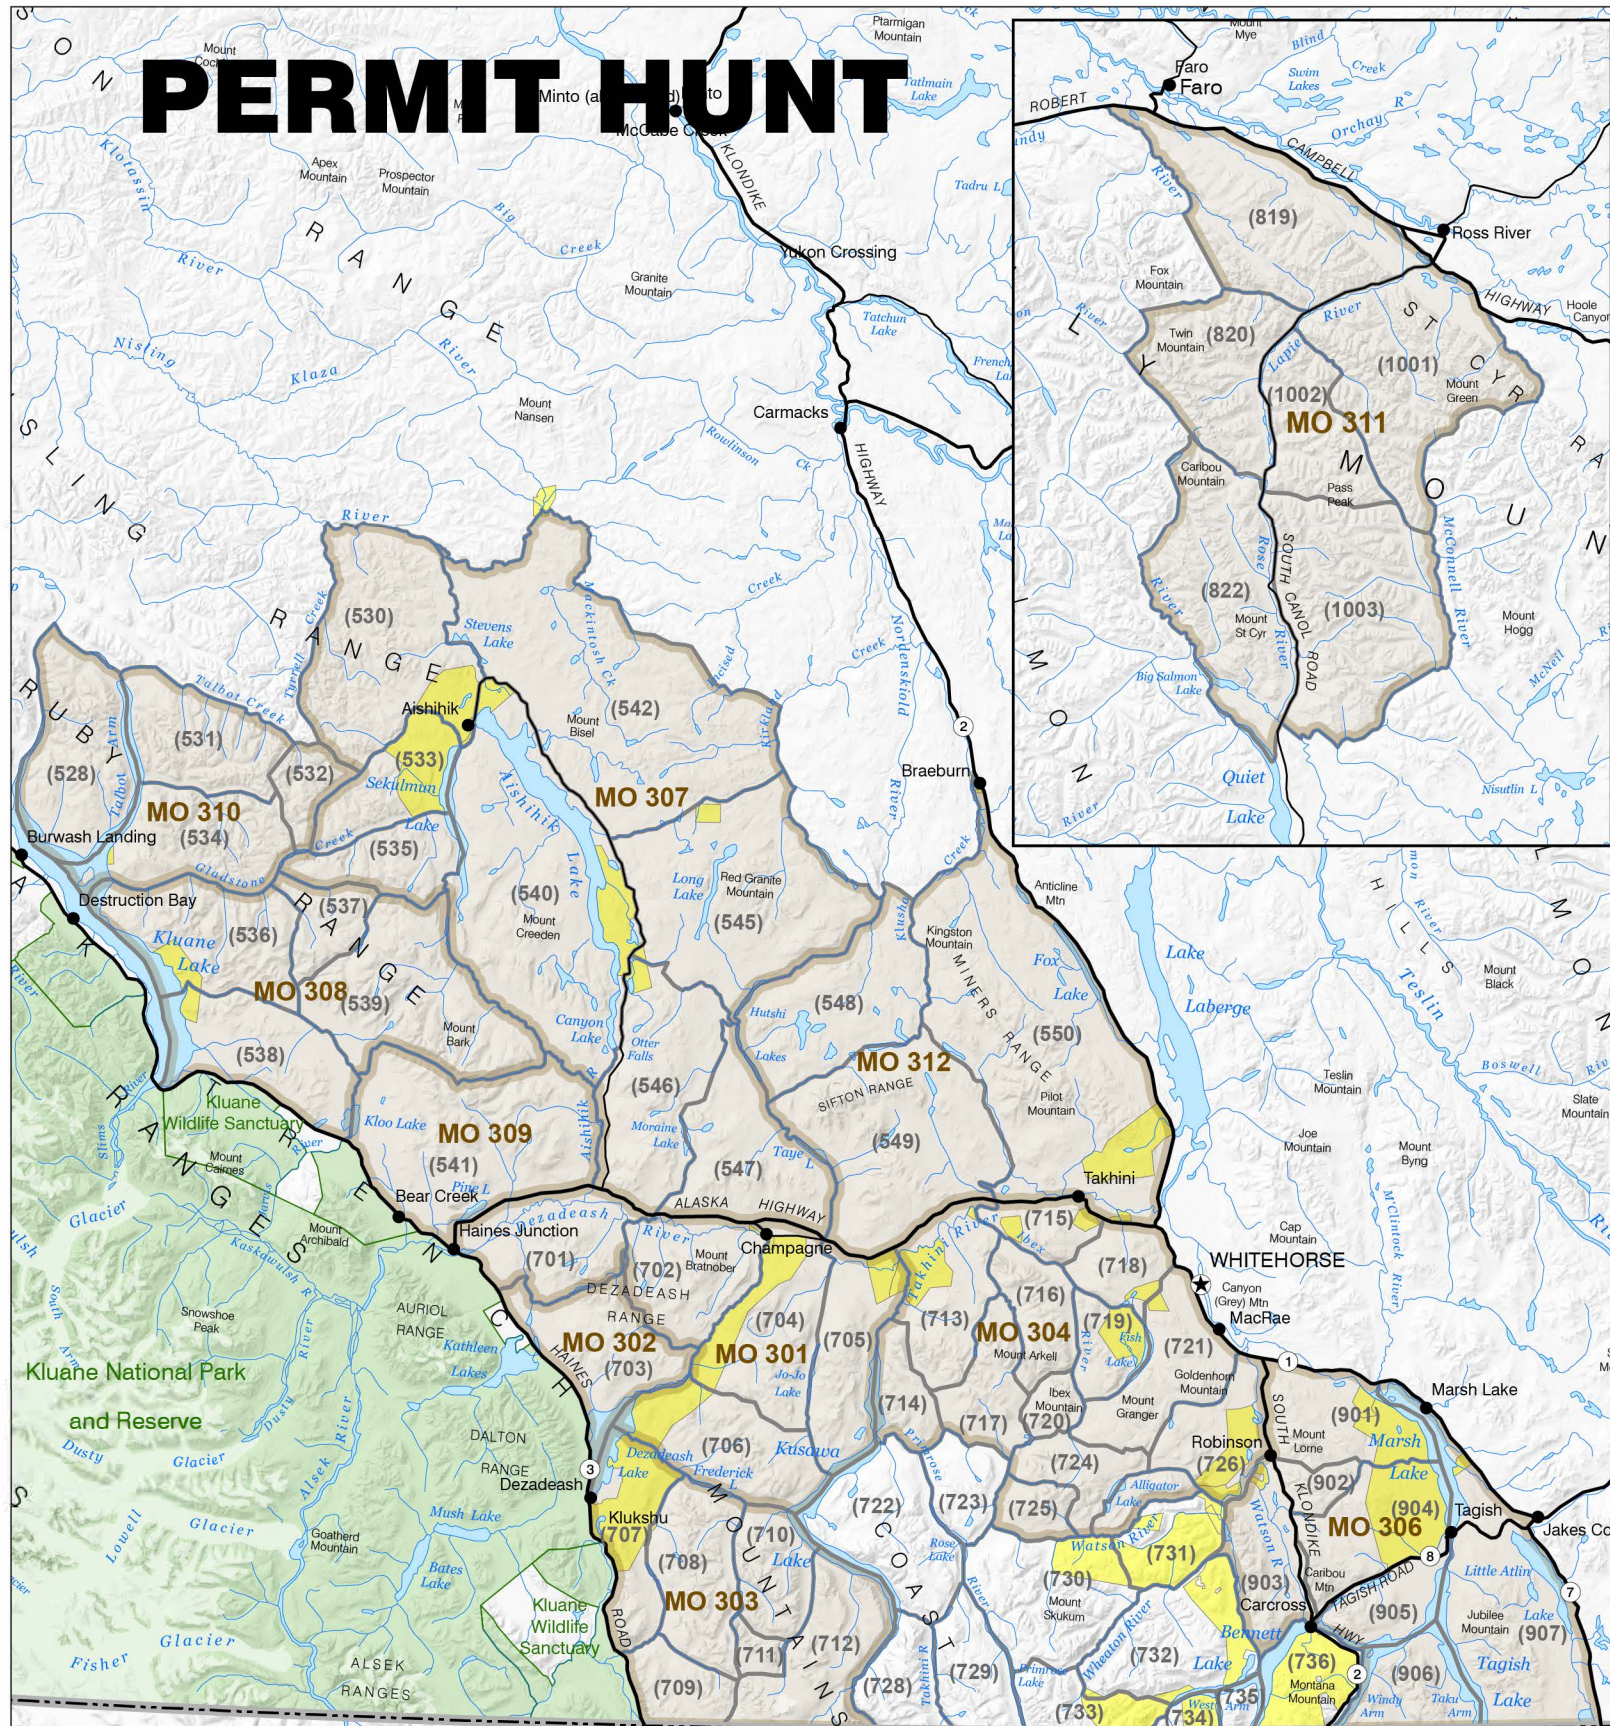

PERMIT HUNT

PARTIAL PERMIT HUNT

MOOSE 2026 PERMIT HUNT AUTHORIZATION

- Boundaries Intersecting Permit Area**
- Game Management Area
 - Settlement Lands - written permission required
 - Protected from hunting
 - Capital
 - Community
 - Primary road
 - Secondary road
 - Hunt Code