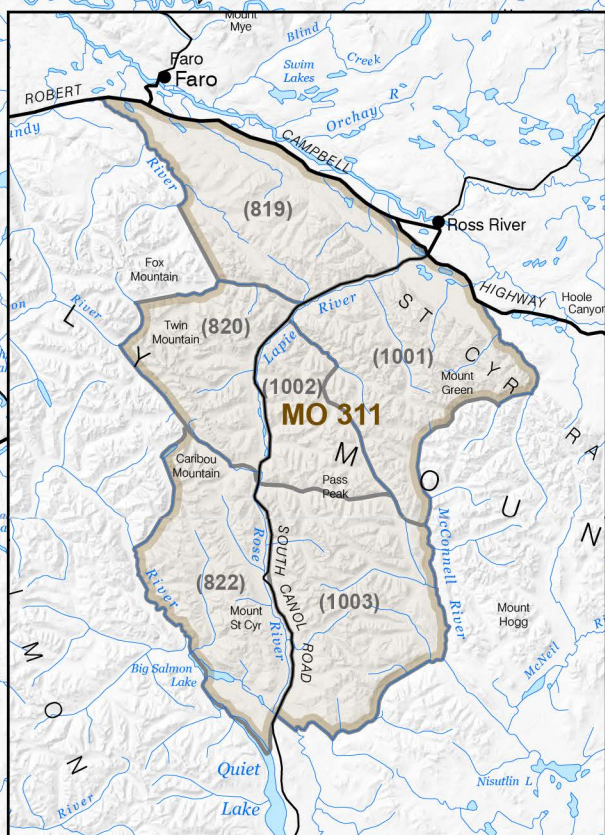

PERMIT HUNT

PARTIAL PERMIT HUNT

MOOSE 2026 PERMIT HUNT AUTHORIZATION

- Boundaries Intersecting Permit Area**
- Game Management Area
 - Settlement Lands - written permission required
 - Protected from hunting
 - Capital
 - Community
 - Primary road
 - Secondary road
 - Hunt Code