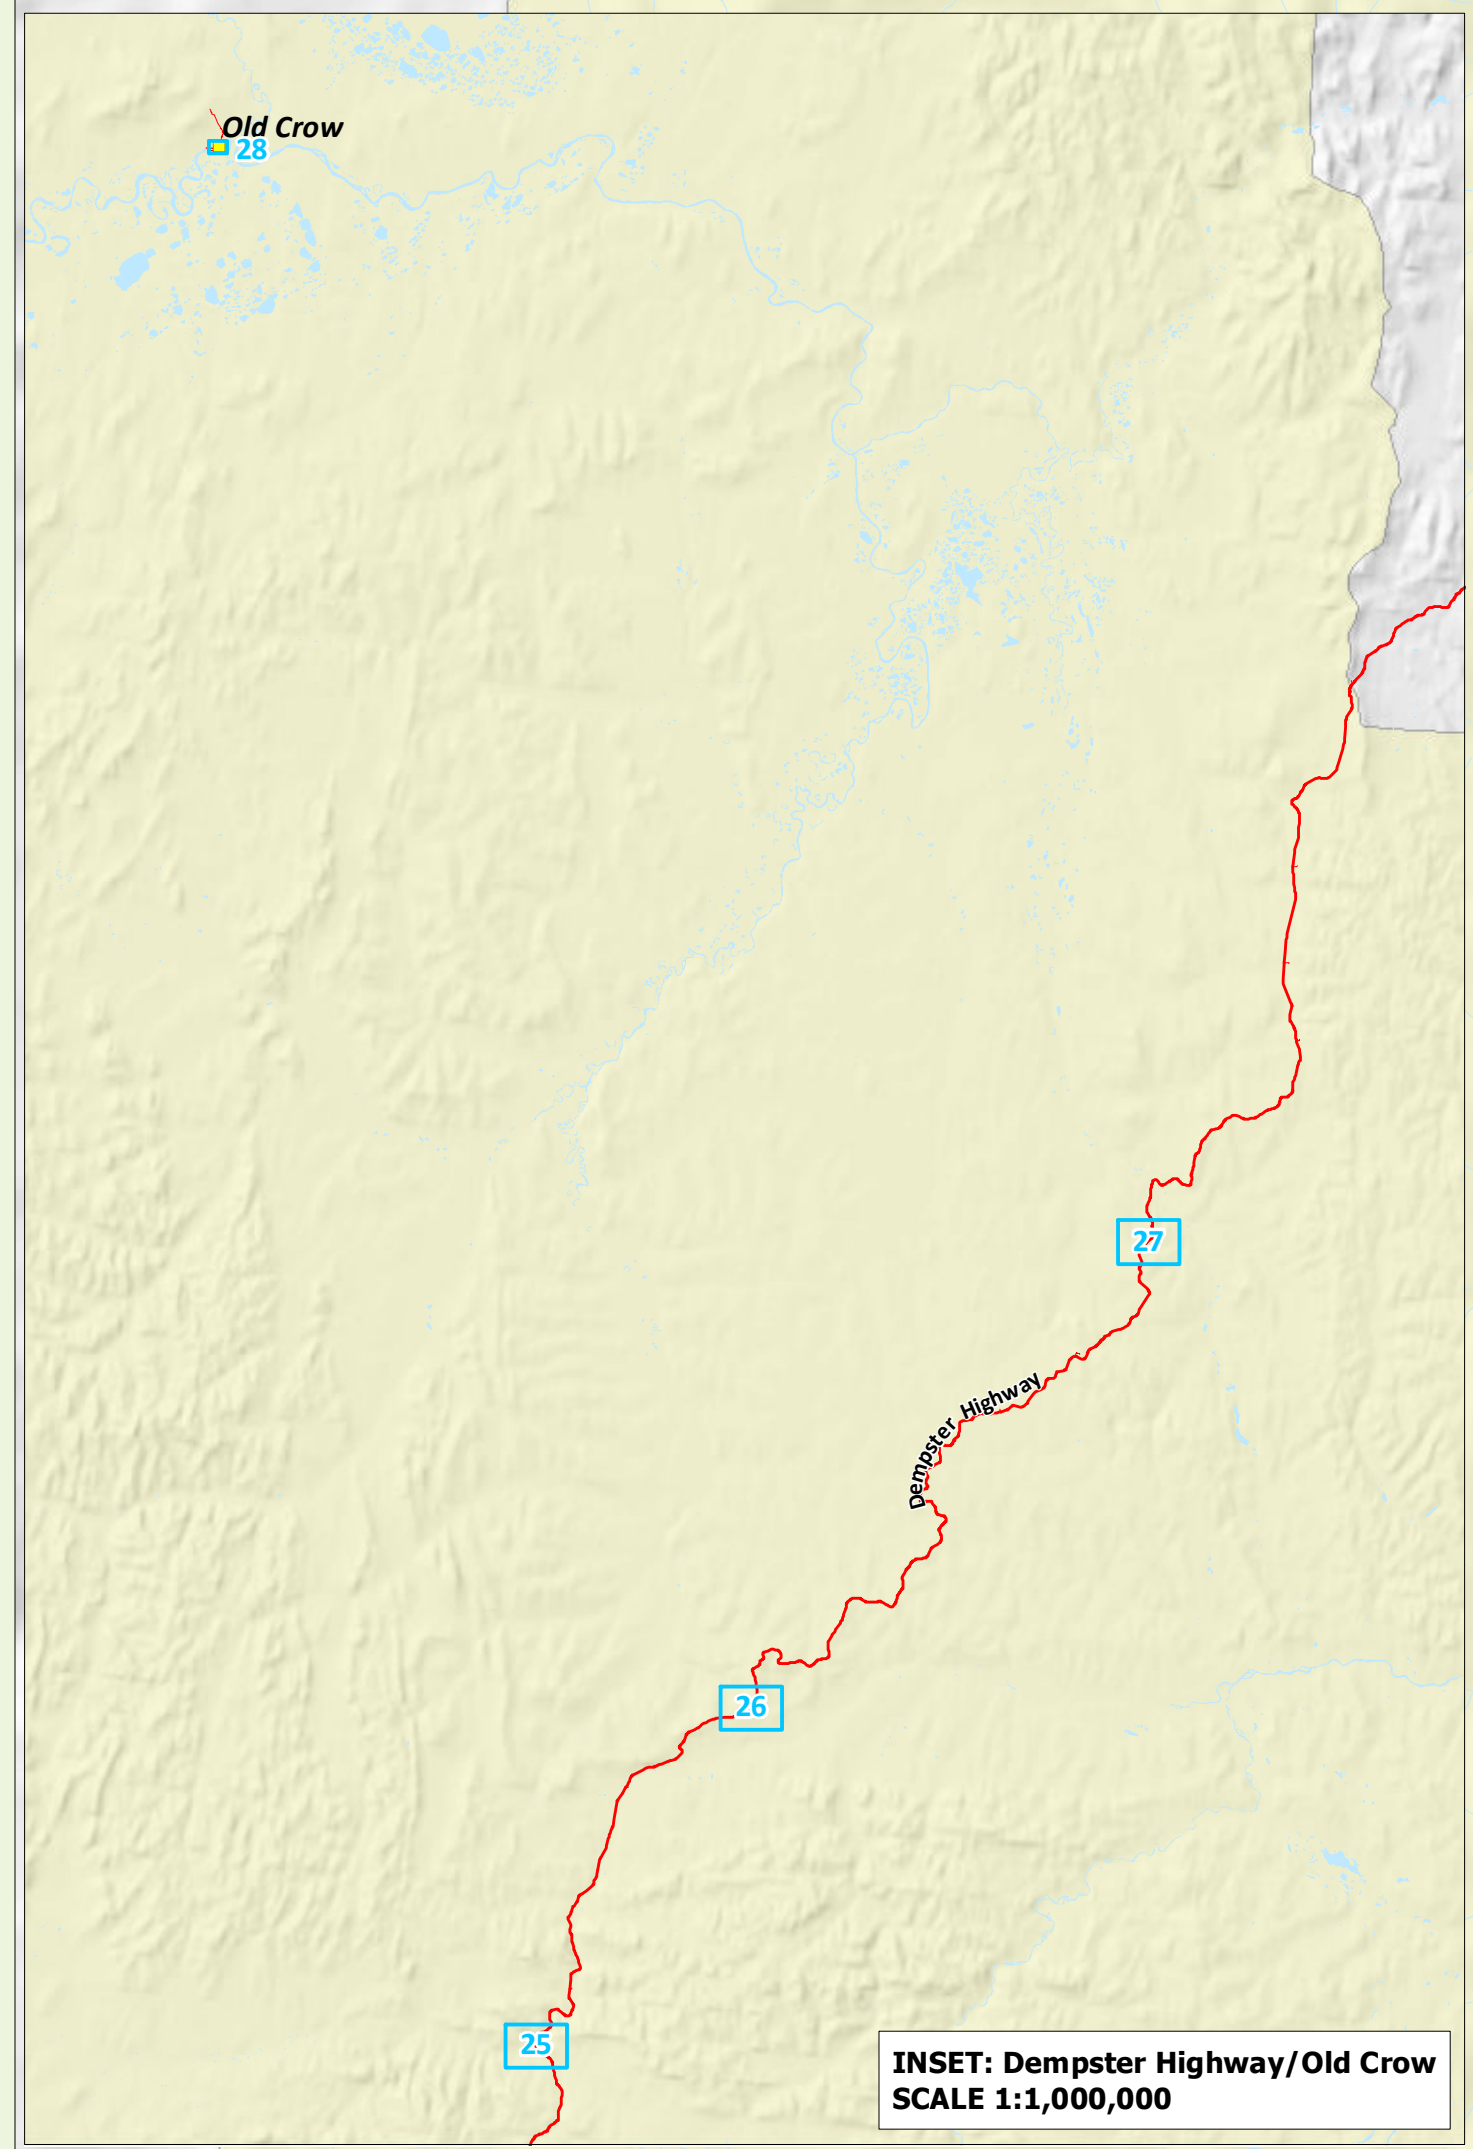

Civic Addressing Dawson Region Overview

- Map coverage
- Municipal boundaries