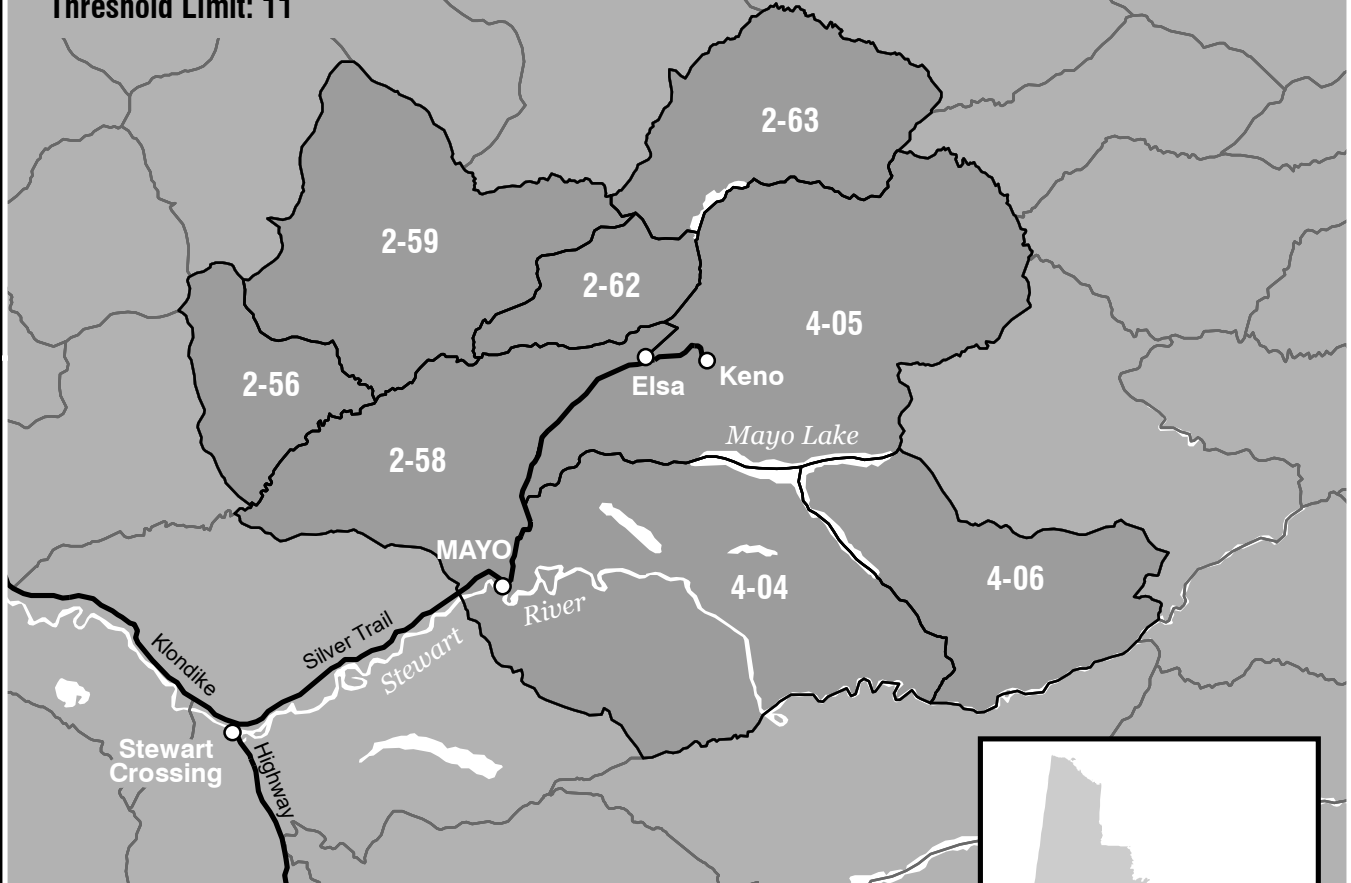

2022/23 Moose Threshold Hunts

Threshold hunts close on October 31st or when the threshold limit is thought to be met, whichever happens first.

For up to date information, call the Threshold Hunt Hotline: 1-833-560-HUNT (4868)

MAYO

Season opens September 1st

Threshold Limit: 11

FARO

Season opens August 1st

Threshold Limit: 15