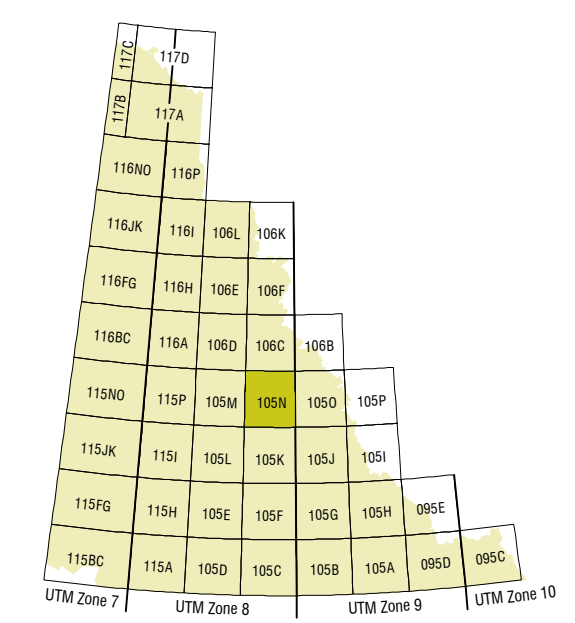

LANSING RANGE 105N
Wildlife Key Areas
Various Ungulate & Wolf
YUKON TERRITORY

Data Sources
National Topographic Database (NTDB) © Her Majesty the Queen in Right of Canada, Department of Natural Resources. All rights reserved.