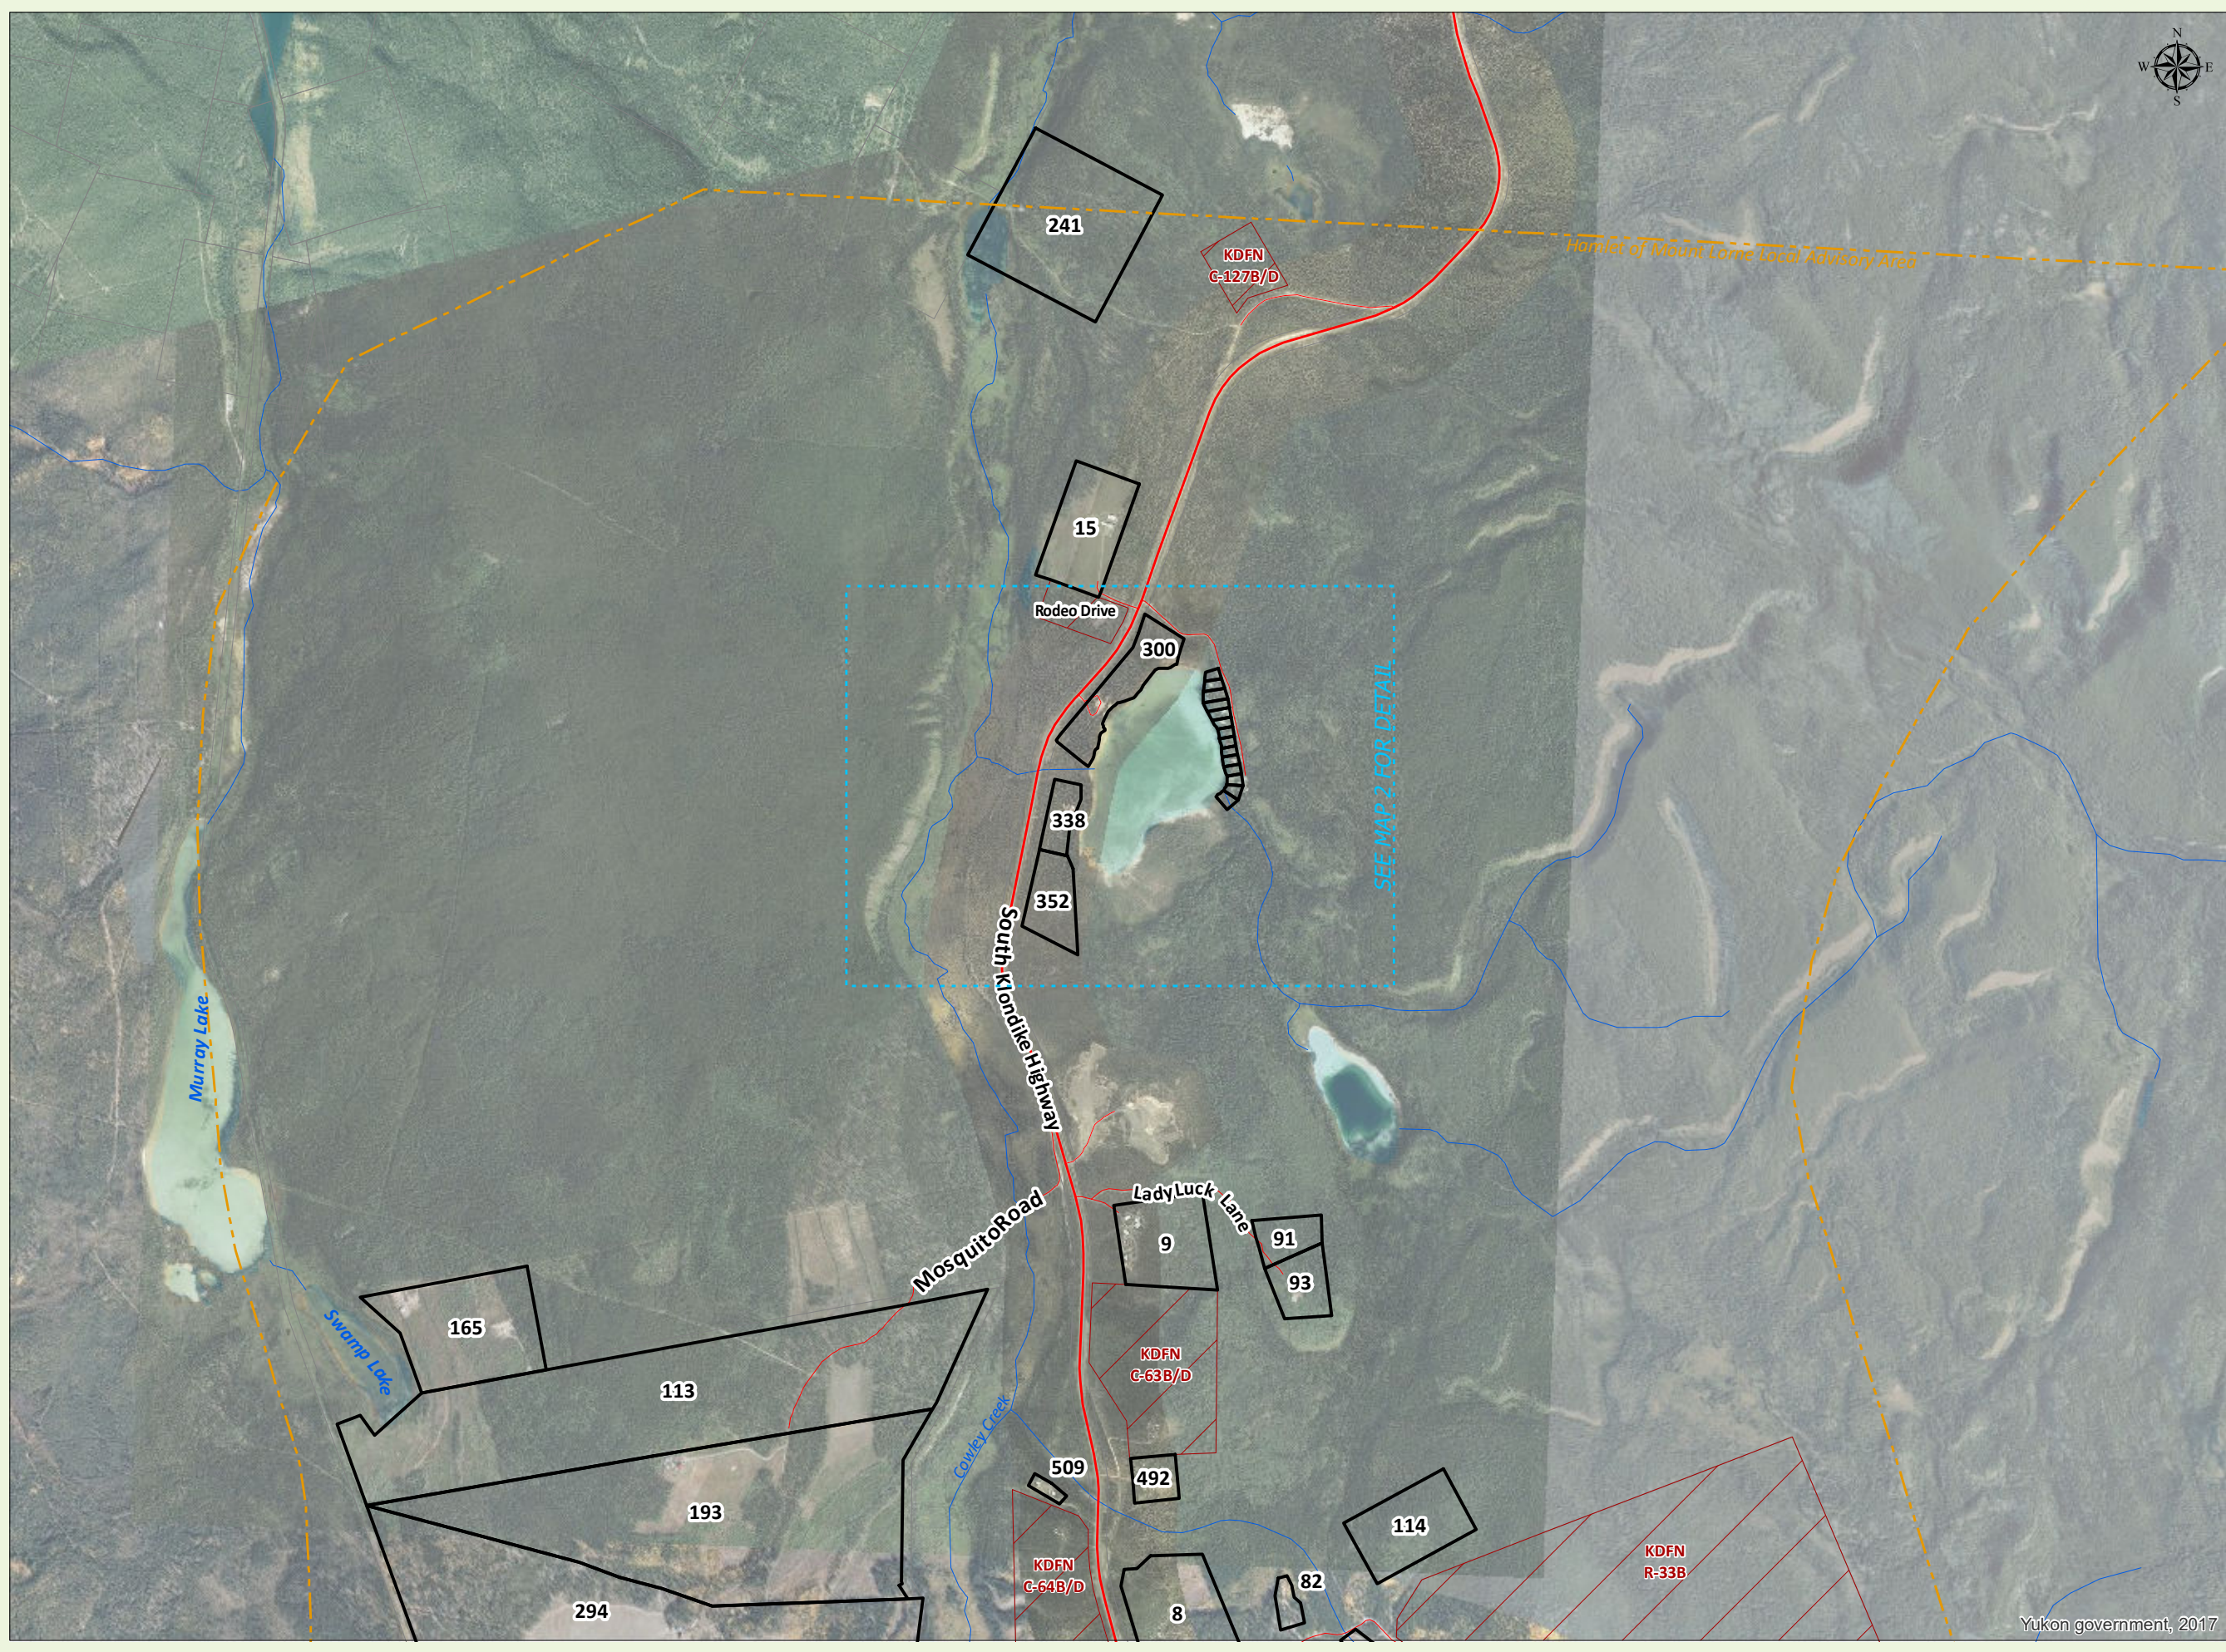

Civic Addressing

Mount Lorne Local Advisory Area
South Klondike Hwy KM 149 -155

1:20,000

- Lots with civic address
- First Nation Settlement Lands
- Other lots
- Local Advisory Areas

SEE MAP 2 FOR DETAIL

Data sources:
 Lot boundaries - Natural Resources Canada
 Aerial imagery - Government of Yukon
 Hydrography - Canvec, Natural Resources Canada
 Road centerlines - adapted from Canvec