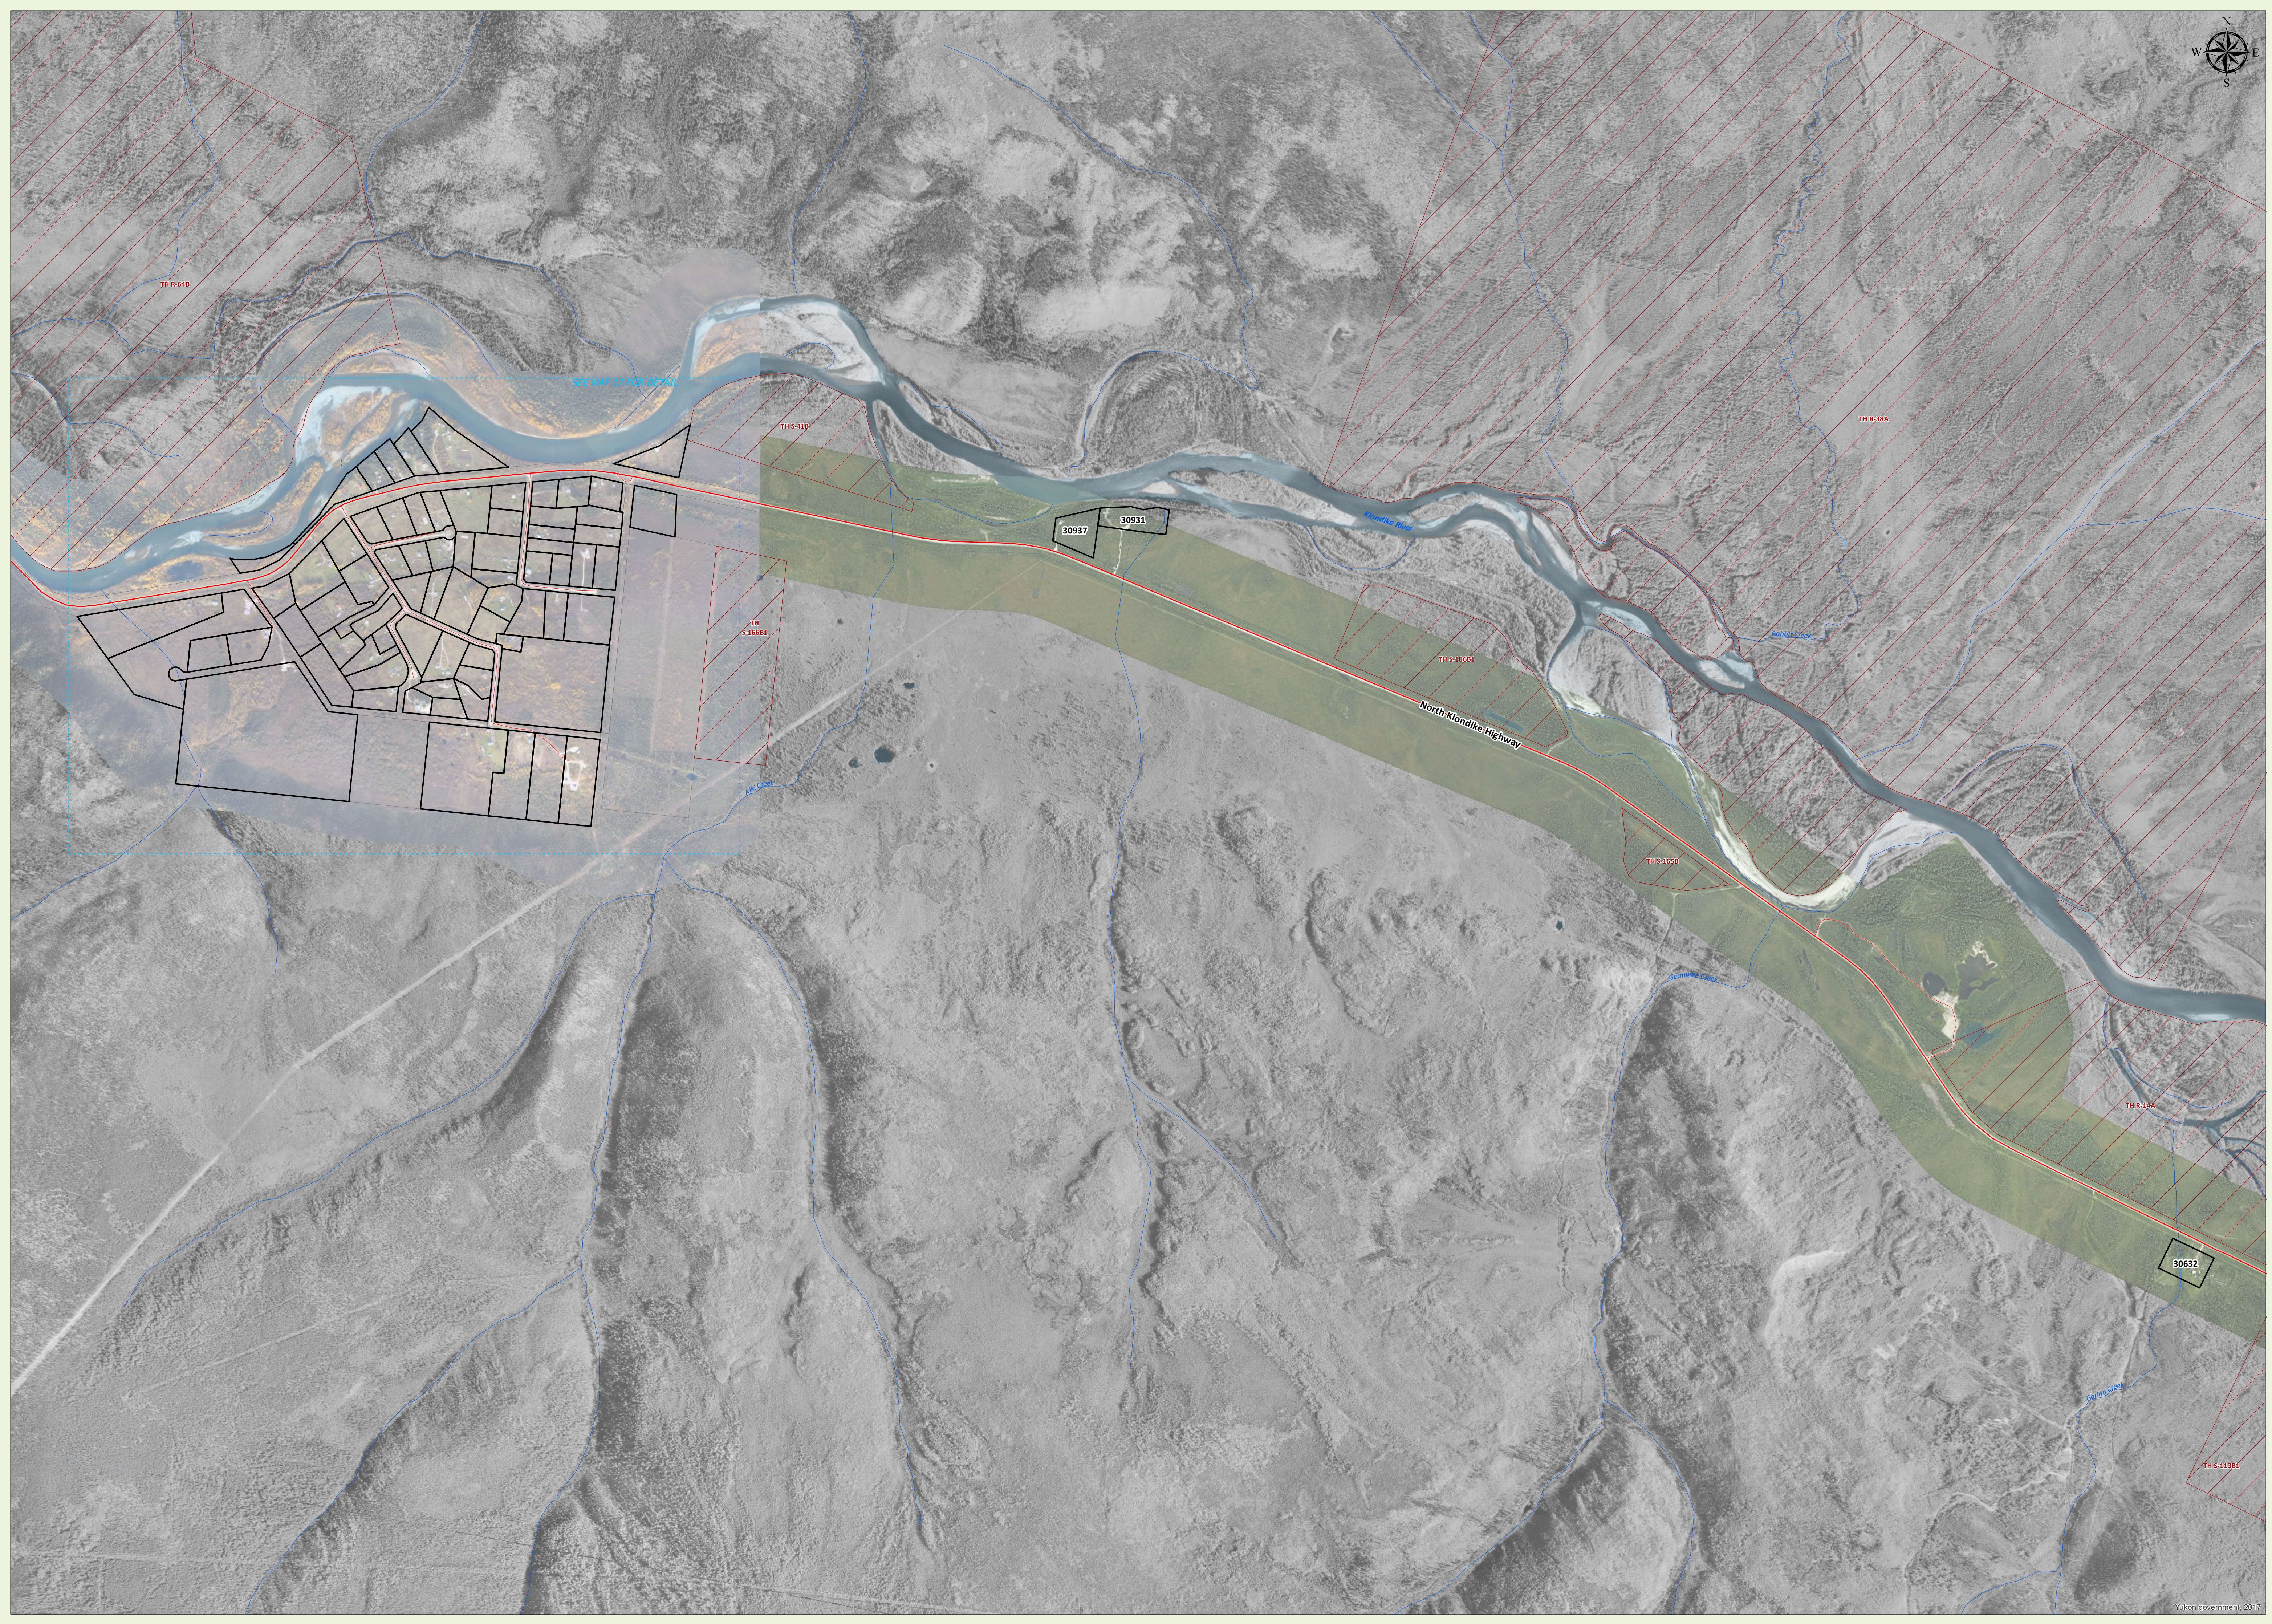

Civic Addressing

Dawson Region
Klondike Hwy KM 684-693

Page 16 of 28

- Lots with civic address
- First Nation Settlement Lands
- Other lots
- Municipal boundaries