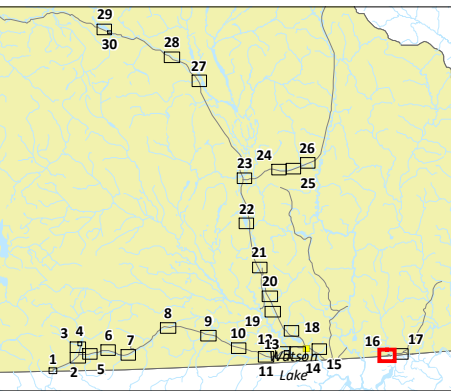

Civic Addressing
Watson Lake Region
Alaska Hwy - Irons Creek

Page 16 of 30

- Lots with civic address
- First Nation Settlement Lands
- Other lots
- Municipal boundaries