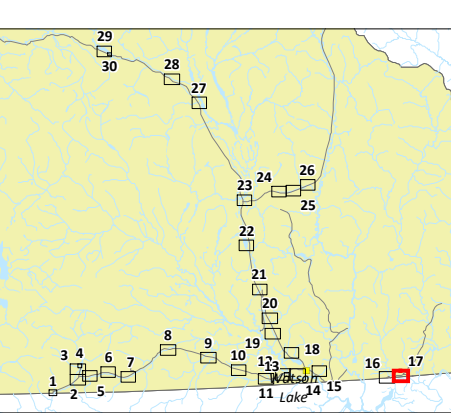

Civic Addressing

Watson Lake Region
Alaska Hwy - Contact Ck/Cash Ck

Page 17 of 30

- Lots with civic address
- First Nation Settlement Lands
- Other lots
- Municipal boundaries